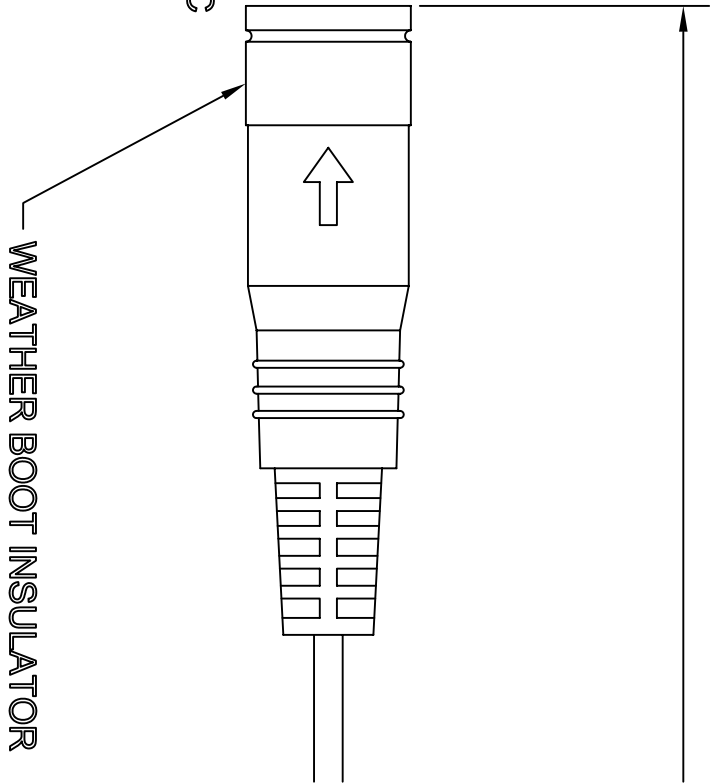

ChaseCam MinidIN connector

TO CAM

WEATHER BOOT INSULATOR